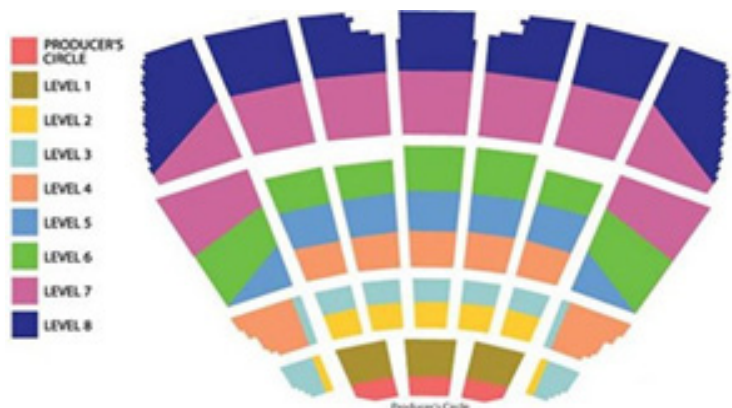

An international cast of the world's best acts, an original score and live vocals are complimented with spectacular costumes nominated for the American Theatre Wing Best Costume Design Award. Soaring aerialists, spine bending contortionists, juggling bees, balancing giraffes and a stampede of spectacle entwines larger than life flowers, magical trees and a variety of special effects. This world-class explosion of imagination, athleticism and Broadway theatrics will exhilarate and entertain audiences of all ages.

Suitable for all audiences.

Groups of 10 or more receive up to 25% off tickets!

Paying for your group tickets is now easier than ever! When you use **QuickStar**, your group members buy their discounted tickets directly from us, which means you don't have to collect money, cash checks, or track who owes what amount. Plus, we can either mail the tickets directly to your individual group members or send them to you to distribute.

	Tue/Wed/Sun	Thurs/Fri/Sat
PC	N/A	N/A
1	N/A	N/A
2	$79.00	$83.00
3	$74.00	$77.00
4	$57.00	$60.00
5	$40.00	$44.00
6	$29.00	$33.00
7	$20.00	$22.00
8	$13.00	$14.00